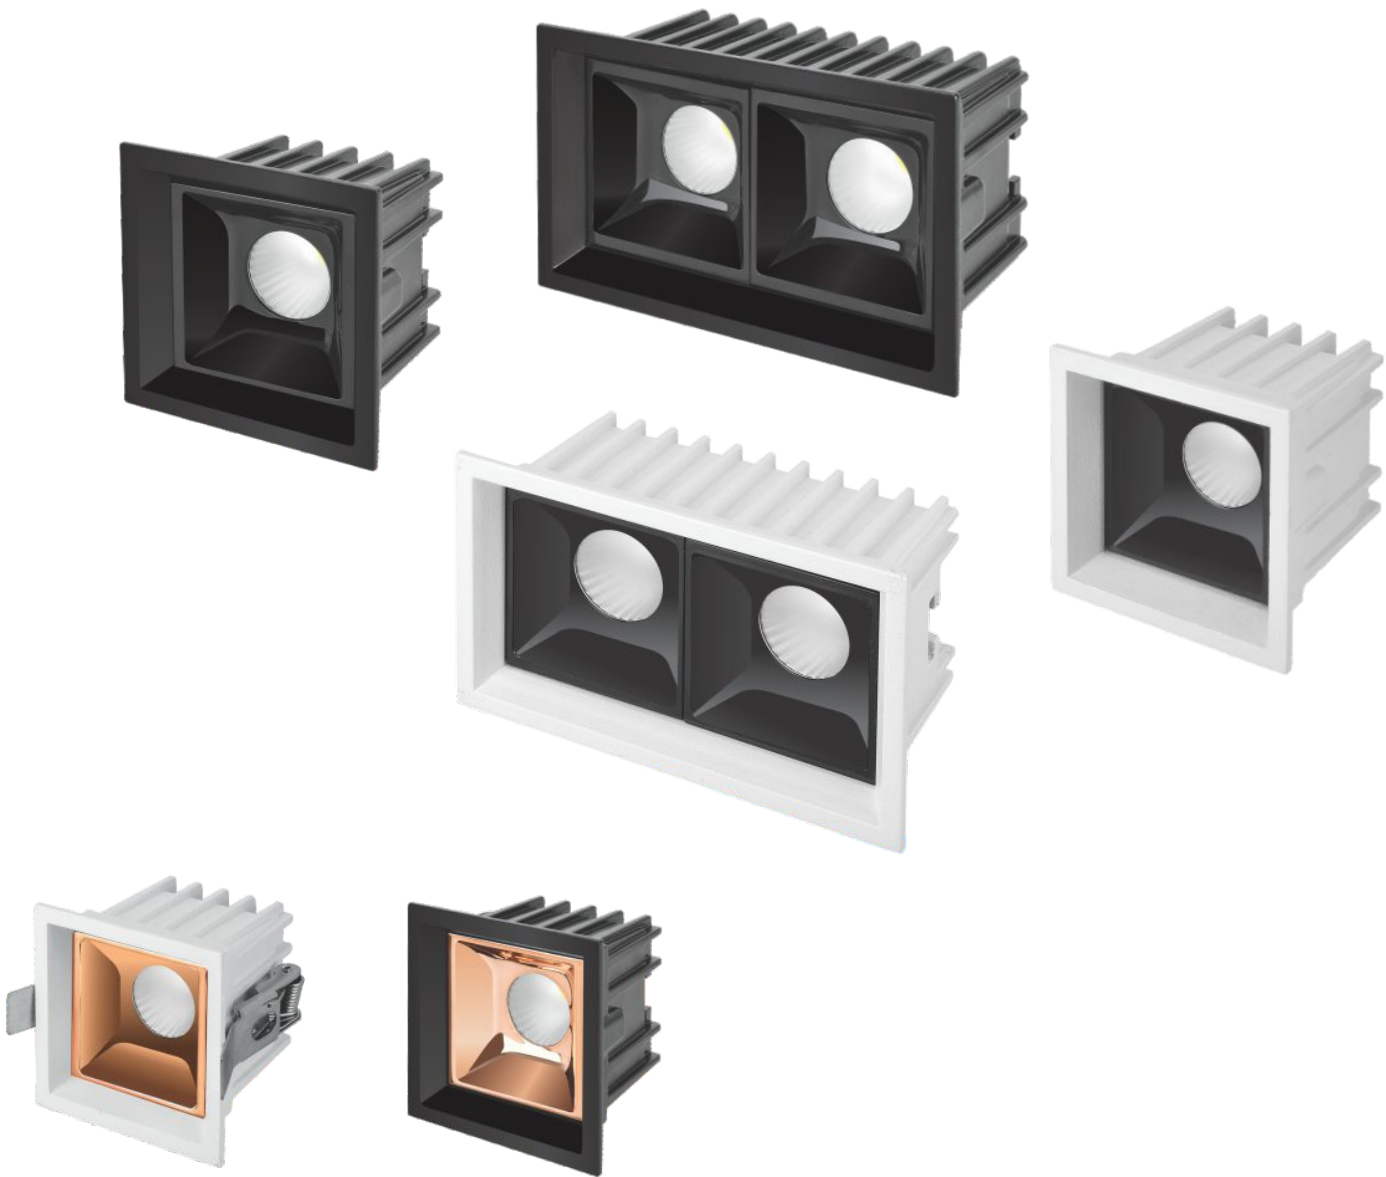

LINEA 70 SPOT LIGHT

MODEL	MODULE	WATT	OUTER	CUT OUT	HEIGHT	BEAM ANGLE
ALLN7015	1	15	90 x 90	80 x 80	75	45°
ALLN7030	2	30	160 x 90	150 x 80	75	45°
ALLN7012	1	12	90 x 90	80 x 80	75	45°
ALLN7024	2	24	160 x 90	150 x 80	75	45°

CREE COB USED IN 15 WATT & 30 WATT

ALUMINIUM DIE-CAST MATERIAL
INDOOR RECESSED LIGHTING
BRANDED LED USED CRI>80;140LM/W
BRANDED REFLECTORS USED FOR OPTIMUM LIGHTING
BEAM ANGLE 45° AVAILABLE
USED FOR ANTIGLARE LIGHTING
CONSTANT CURRENT DRIVER/BRANDED DRIVER AVAILABLE
COLOR AVAILABLE : WH/WW/NWH
PROTECTION RATING: IP20
FINISH AVAILABLE : PKW & BK

Control Type :