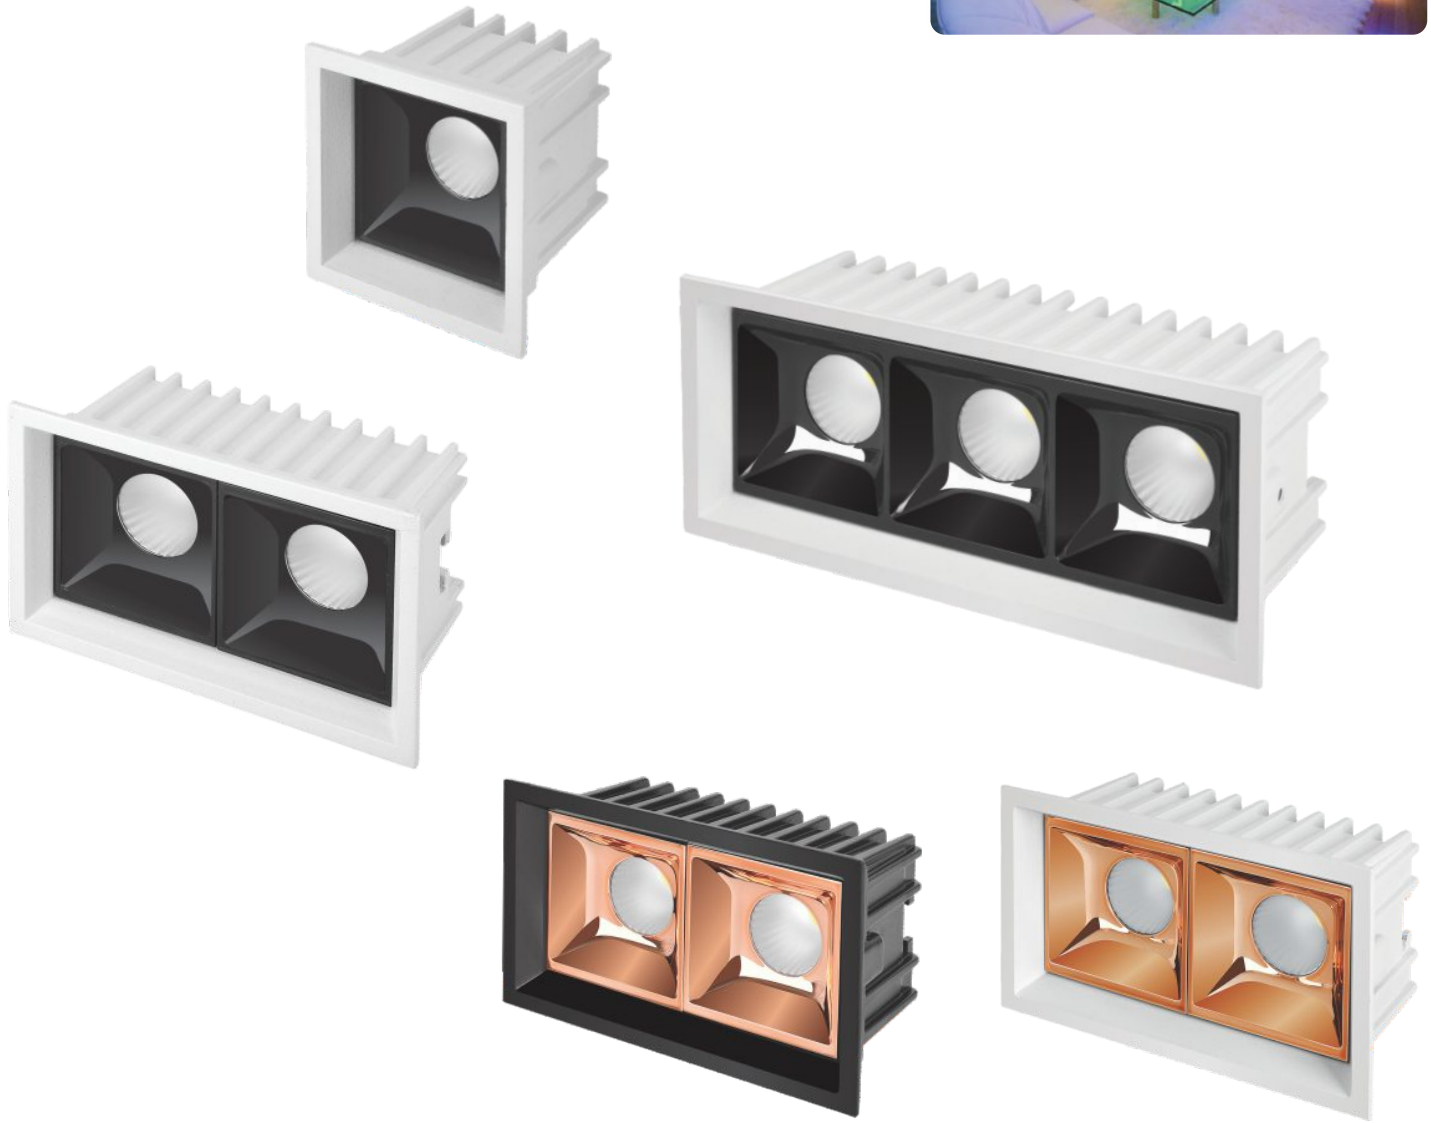

LINEA 50 SPOT LIGHT

MODEL	MODULE	WATT	OUTER	CUT OUT	HEIGHT	BEAM ANGLE
ALLN5008	1	8	70 x 70	60 x 60	60	45°
ALLN5016	2	16	120 x 70	110 x 60	60	45°
ALLN5020	3	20	162 x 70	152 x 60	60	45°
ALLN5006	1	6	70 x 70	60 x 60	60	45°
ALLN5012	2	12	120 x 70	110 x 60	60	45°
ALLN5018	3	18	162 x 70	152 x 60	60	45°

CREE COB USED IN 8, 16 WATT & 20 WATT

ALUMINIUM DIE-CAST MATERIAL

INDOOR RECESSED LIGHTING

BRANDED LED USED CRI>80;140LM/W

BRANDED REFLECTORS USED FOR OPTIMUM LIGHTING

BEAM ANGLE 45° AVAILABLE

USED FOR ANTIGLARE LIGHTING

CONSTANT CURRENT DRIVER/BRANDED DRIVER AVAILABLE

COLOR AVAILABLE : WH/WW/NWH

PROTECTION RATING: IP20

FINISH AVAILABLE : PKW & BK

Control Type :