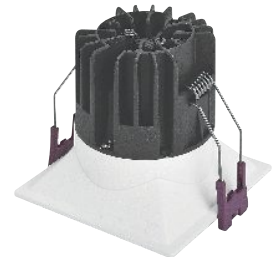

REAR VIEW

FLAVA COB SPOTLIGHT - ROUND

MODEL	WATT	OUTER	CUT OUT	HEIGHT	BEAM ANGLE
ALFL3R	3	38	28	27	15°
ALFL7R	7	68	60	62	25°
ALFL12R	12	85	75	73	38°
ALFL15R	15	85	75	88	38°
ALFL18R	18	95	81	92	38°
ALFL24R	24	120	110	96	45°

FLAVA COB SPOTLIGHT - SQUARE

ALFL7S	7	68	60	62	25°
ALFL12S	12	85	75	73	38°
ALFL15S	15	85	75	88	38°

ALUMINIUM DIE-CAST MATERIAL
INDOOR RECESSED LIGHTING
BRANDED LED USED CRI>80;140LM/W
BRANDED REFLECTORS USED FOR OPTIMUM LIGHTING
BEAM ANGLE 38° AVAILABLE
CONSTANT CURRENT DRIVER/BRANDED DRIVER AVAILABLE
USED FOR FOCUSED LIGHTING
COLOR AVAILABLE : WH/WW/NWH
PROTECTION RATING: IP20
FINISH AVAILABLE : PKW, BK & COPPER

Control Type :