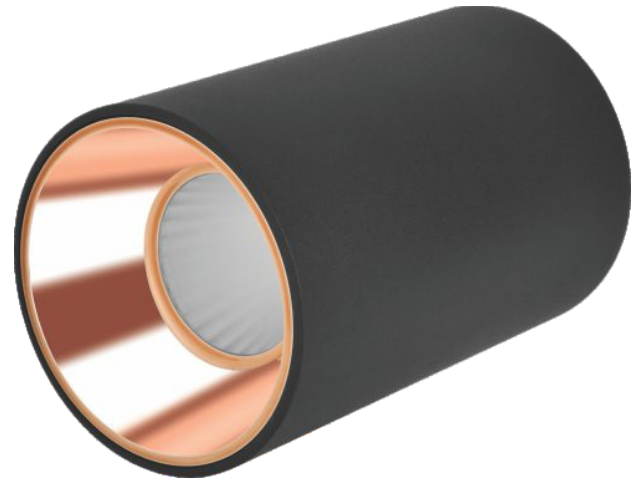

OREO RD COB SURFACE

MODEL	WATT	OUTER	HEIGHT	BEAM ANGLE
ALOZ12R	12 WATT	75	150	45°
ALOZ20R	20 WATT	96	150	45°