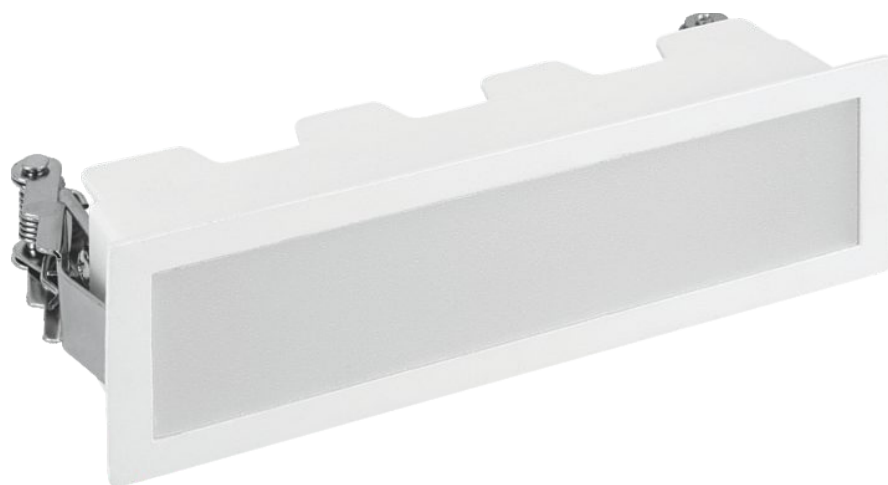

LINEA DIFFUSED

MODEL	WATT	OUTER	CUT OUT	HEIGHT	BEAM ANGLE
ALLN12DIF	12	146 x 44	137 x 35	40	80°
ALLN20DIF	20	281 x 44	271 x 35	40	80°

ALUMINIUM DIE-CAST MATERIAL
INDOOR RECESSED LIGHTING
BRANDED LED USED CRI>80;140LM/W
BEAM ANGLE 80°
CONSTANT CURRENT DRIVER/BRANDED DRIVER AVAILABLE
COLOR AVAILABLE : WH/WW/NWH
PROTECTION RATING: IP20
FINISH AVAILABLE : PKW & BK

Control Type :