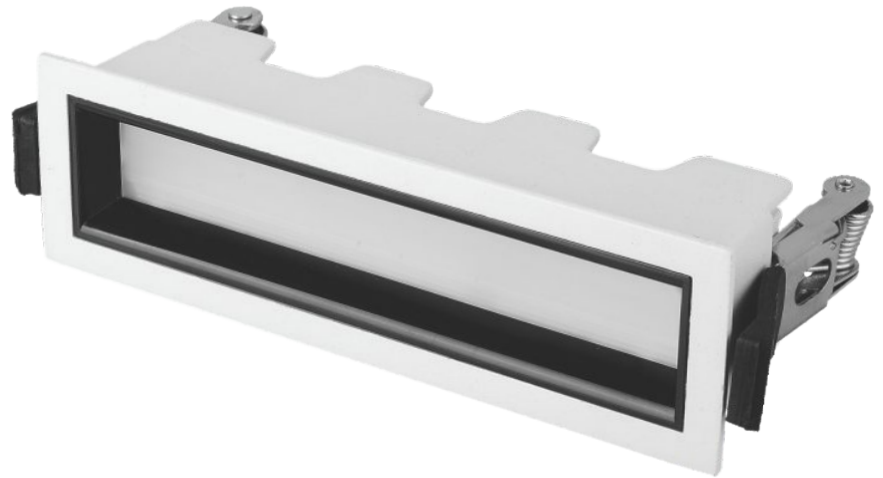

ALUMINIUM DIE-CAST MATERIAL
INDOOR RECESSED LIGHTING
BRANDED LED USED CRI>80;140LM/W
BRANDED REFLECTORS USED FOR OPTIMUM LIGHTING
BEAM ANGLE 80° AVAILABLE
CONSTANT CURRENT DRIVER/BRANDED DRIVER AVAILABLE
COLOR AVAILABLE : WH/WW/NWH
PROTECTION RATING: IP20
FINISH AVAILABLE : PKW & BK

LINEA DIFFUSED X

MODEL	WATT	OUTER	CUT OUT	HEIGHT	BEAM ANGLE
ALLN12DX	12	146 x 44	137 x 35	40	80°
ALLN20DX	20	281 x 44	271 x 35	40	80°

Control Type :