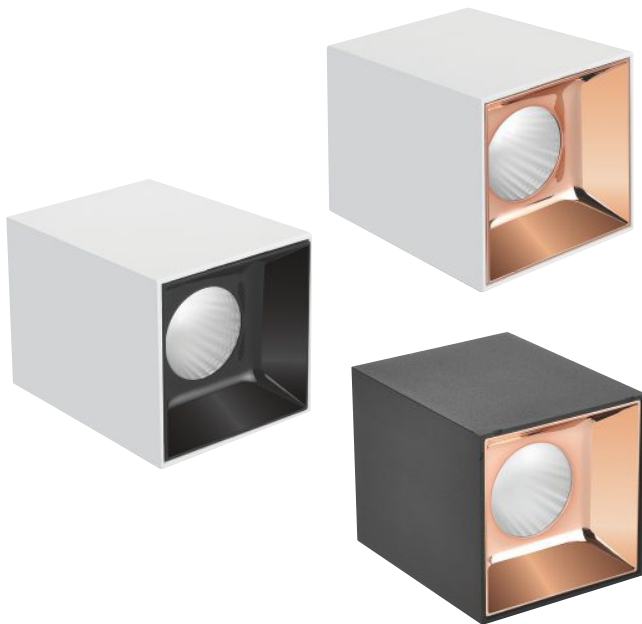

OREO SQ COB SURFACE

MODEL	WATT	OUTER	HEIGHT	BEAM ANGLE
ALOS12S	12	74	95	45°