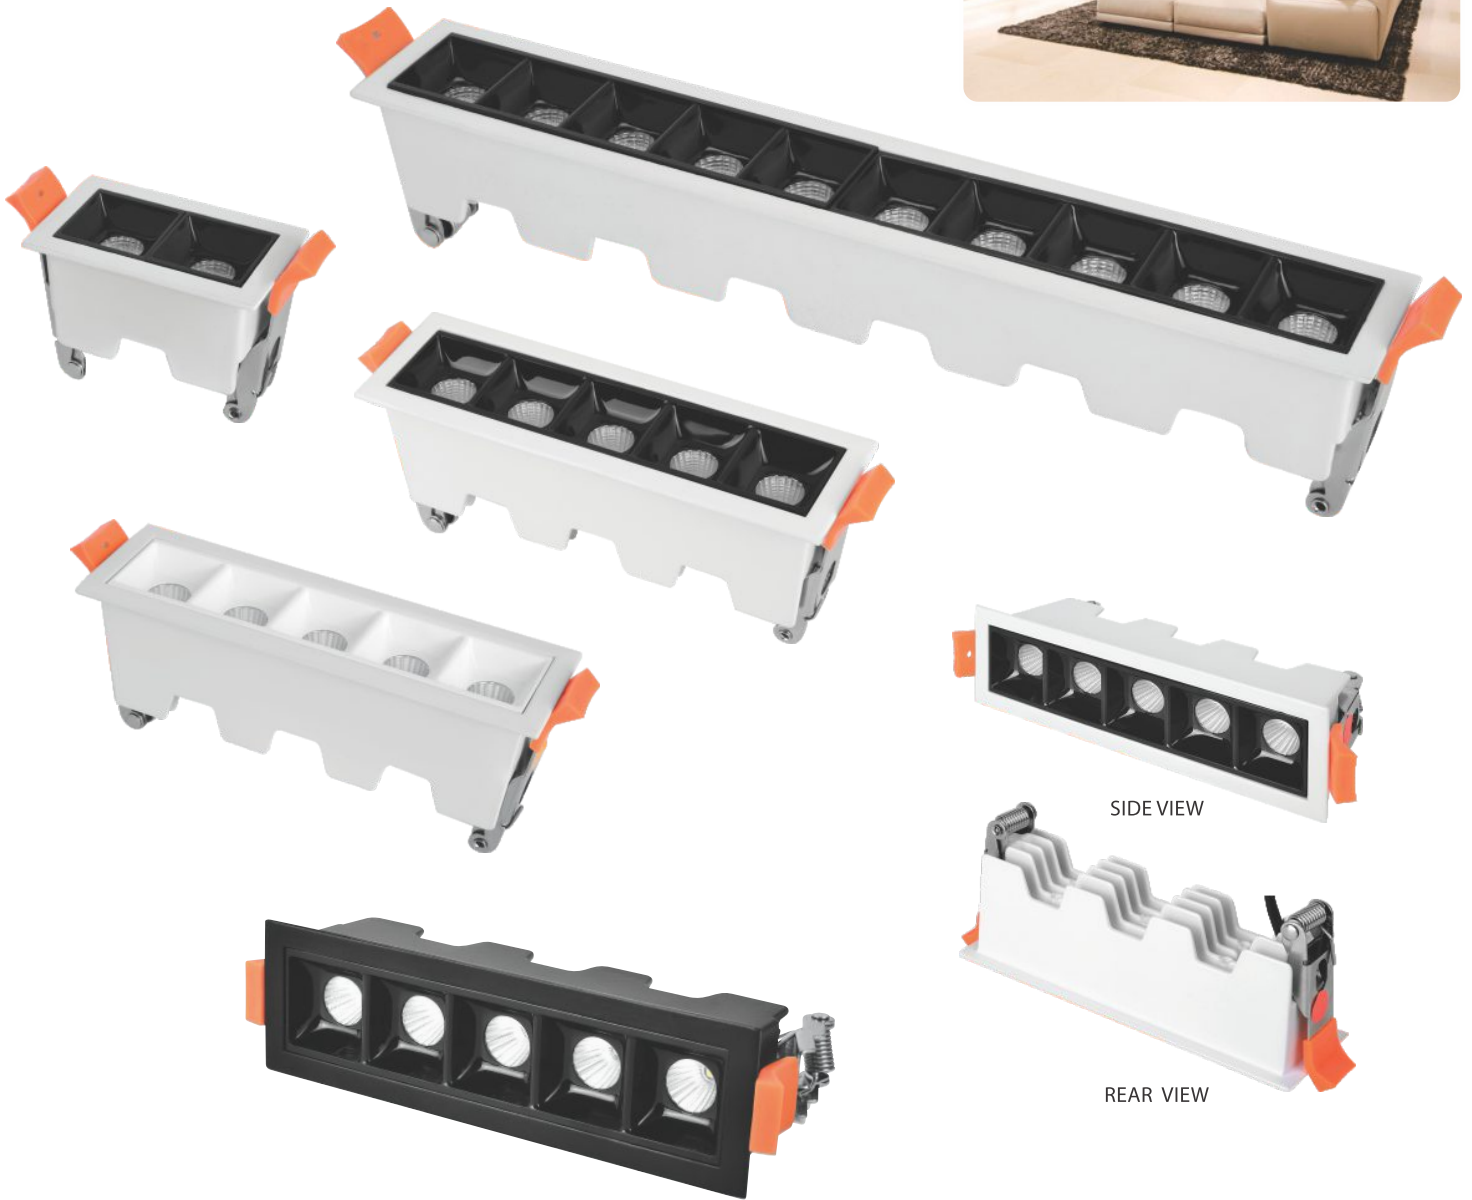

SIDE VIEW

REAR VIEW

LINEA 30 SPOT LIGHT

MODEL	MODULE	WATT	OUTER	CUT OUT	HEIGHT	BEAM ANGLE
ALLN3S	1	3	44 x 44	34 x 34	40	30°
ALLN5S	2	5	74 x 44	65 x 35	40	30°
ALLN12S	5	12	146 x 44	137 x 35	40	30°
ALLN24S	10	24	281 x 44	271 x 35	40	30°
ALLN30S	15	30	415 x 44	400 x 34	40	30°

ALUMINIUM DIE-CAST MATERIAL
INDOOR RECESSED LIGHTING
BRANDED LED USED CRI>80;140LM/W
BRANDED REFLECTORS USED FOR OPTIMUM LIGHTING
REFLECTORS AVAILABLE:
GLOSSY BLACK/ MATT BLACK/WHITE/COPPER/CHROME
BEAM ANGLE 30° AVAILABLE
USED FOR ANTIGLARE LIGHTING
CONSTANT CURRENT DRIVER/BRANDED DRIVER AVAILABLE
COLOR AVAILABLE : WW/NWH
PROTECTION RATING: IP20
FINISH AVAILABLE : PKW & BK

Control Type :