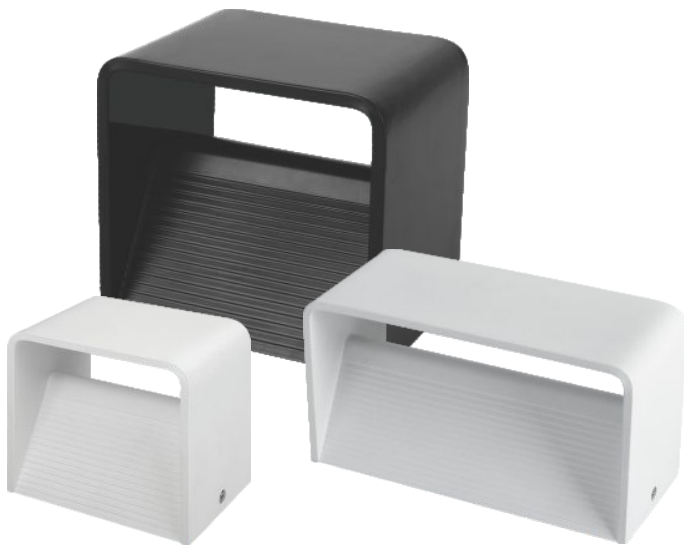

L SURFACE

| MODEL | WATT | OUTER | HEIGHT | BEAM ANGLE |
|-------|------|-------|--------|------------|
| L 107 | 9 | 50 | 162 | 25° |

REAR VIEW

REAR VIEW

ALUMINIUM MATERIAL USED
 STEP DIMMABLE ALSO AVAILABLE
 USED AS AESTHETIC LIGHTING
 BRANDED LED USED CRI>80;140LM/W
 CONSTANT CURRENT DRIVER/BRANDED DRIVER AVAILABLE
 PROTECTION RATING: IP20
 FINISH AVAILABLE : PKW & BK