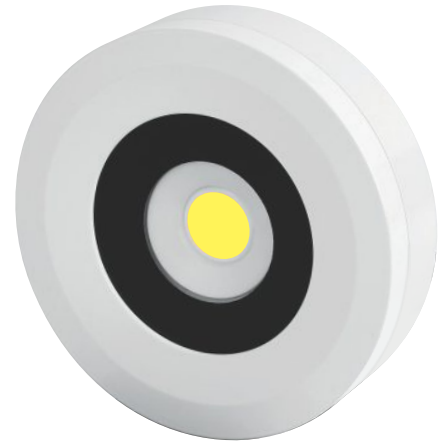

LED OUTDOOR WALL LIGHT
ALUMINIUM DIE-CAST
USED FOR OUTDOOR APPLICATION
CONSTANT CURRENT DRIVER

TOP VIEW

REAR VIEW

IP 65 SURFACE P30

| MODEL | WATT | OUTER | HEIGHT |
|---------|------|-------|--------|
| ALP305R | 5 | 57 | 15 |