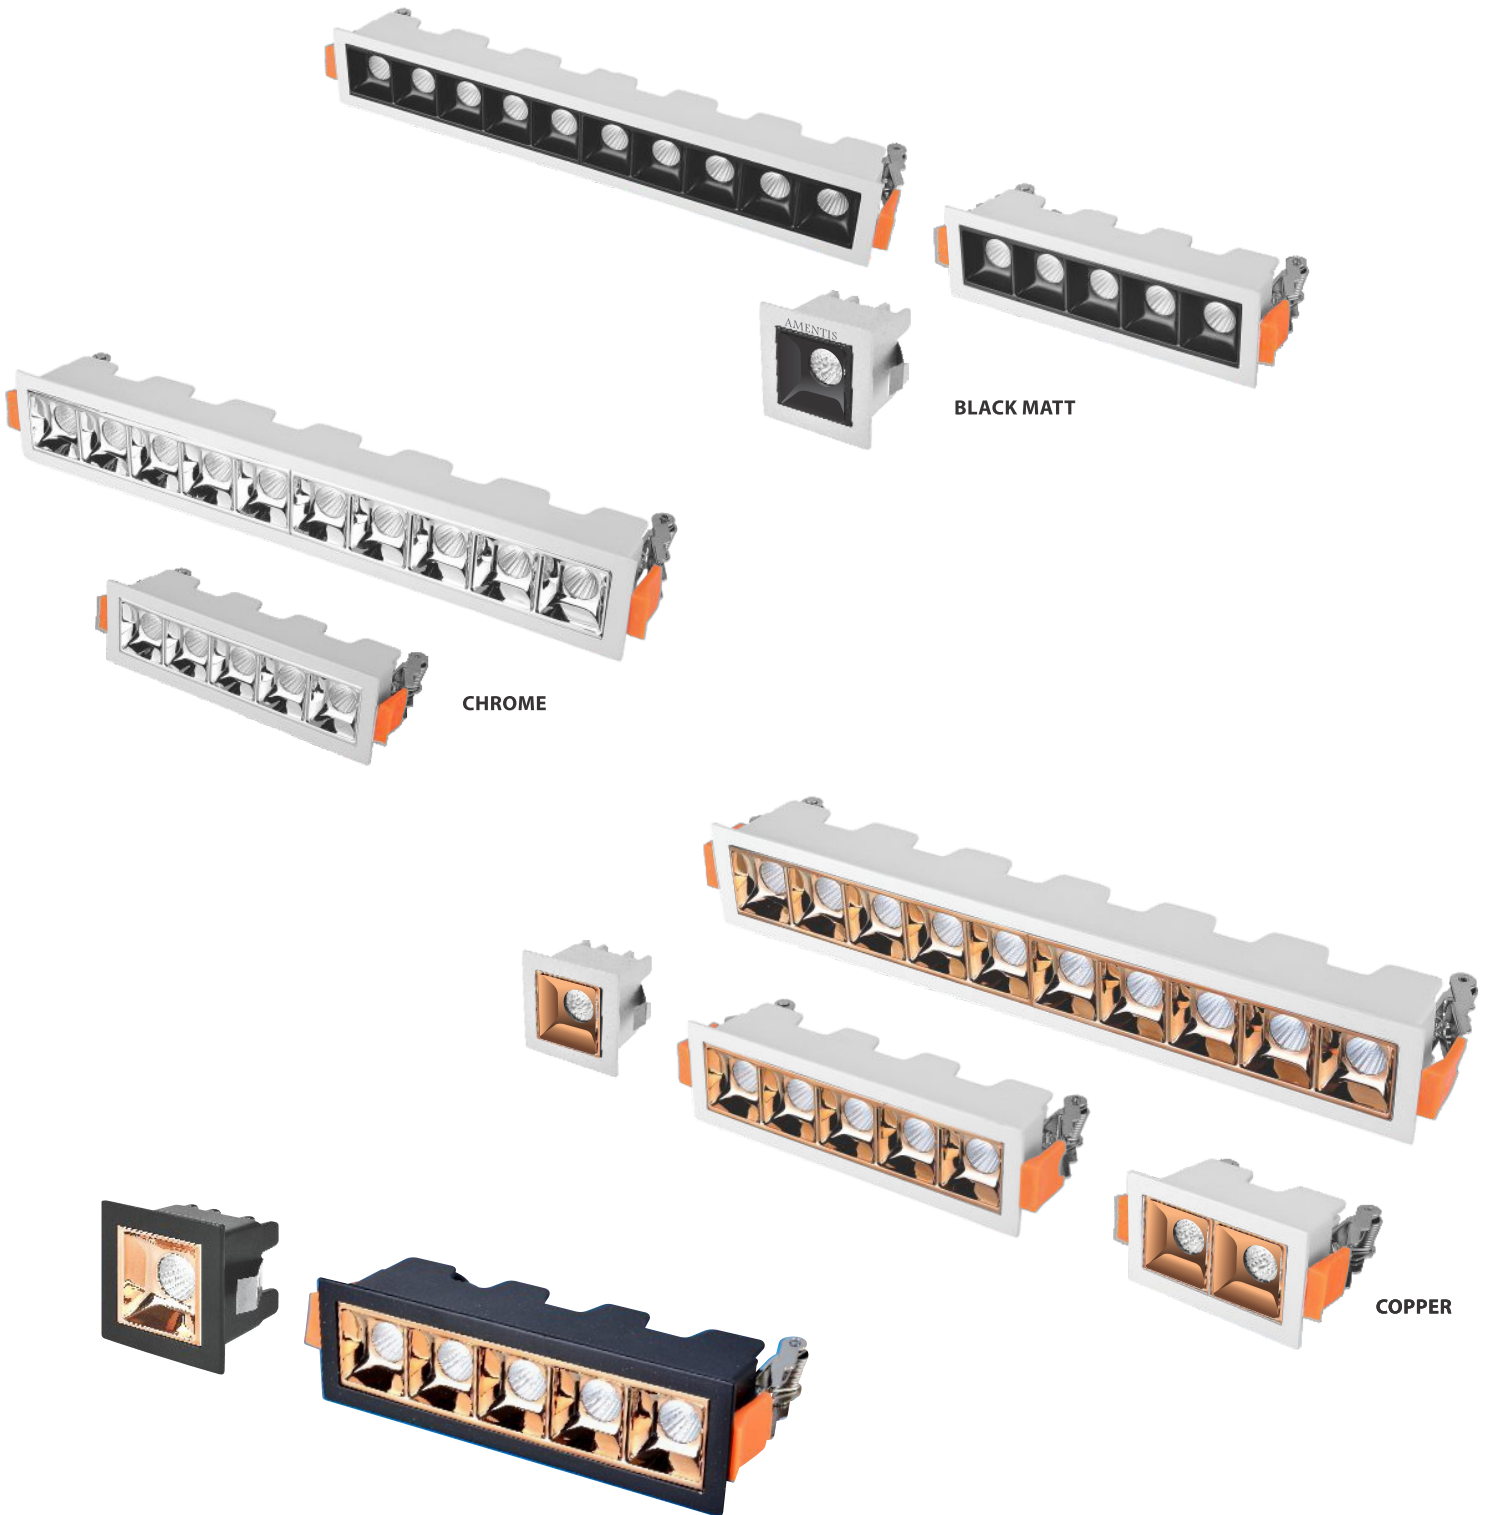

LINEA 30 SPOT LIGHT