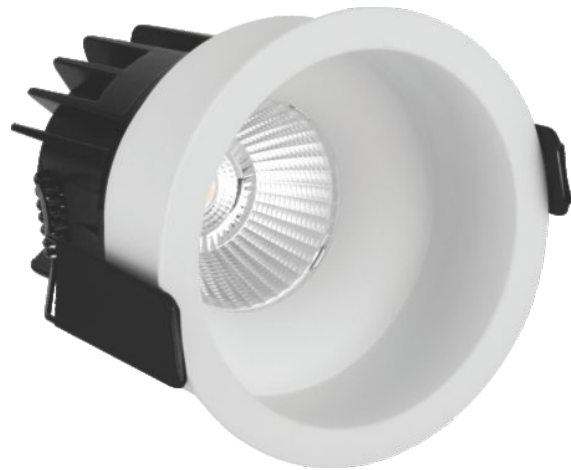

DEEP COB SPOTLIGHT

MODEL	WATT	OUTER	CUT OUT	HEIGHT	BEAM ANGLE
ALDE7R	7	71	62	70	25°
ALDE12R	12	82	75	85	38°
ALDE16R	16	82	75	100	38°